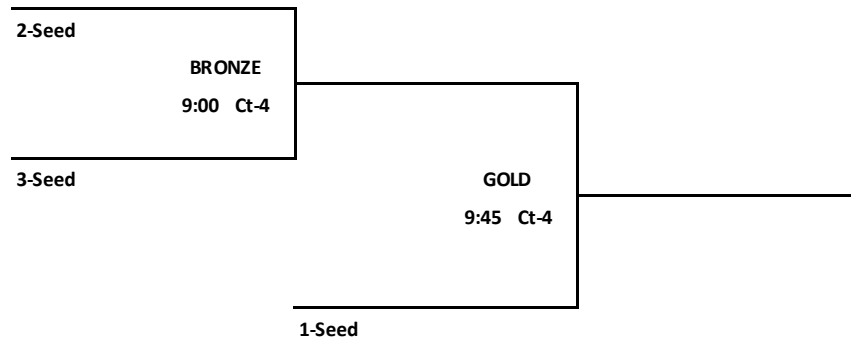

**FLORIDA SENIOR GAMES
MEN'S 3 v 3 BASKETBALL
50+ / 65+ DIVISION**

1	Cardinals	3	Sun City Center
2	Geezer Hoops	4	St Pete Ballers (55+)

TEAM	WIN	LOSS	G-1	G-2	G-3	TOTAL	SEED
Cardinals							
Geezer Hoops							
Sun City Center							
St Pete Ballers (55+)							GOLD

SATURDAY - POOL PLAY

TIME	COURT-2	COURT-3
5:00	3 vs 4	1 vs 2
5:45	1 vs 3	
6:30	2 vs 4	
7:15	1 vs 4	2 vs 3

SUNDAY - CHAMPIONSHIP BRACKET PLAY