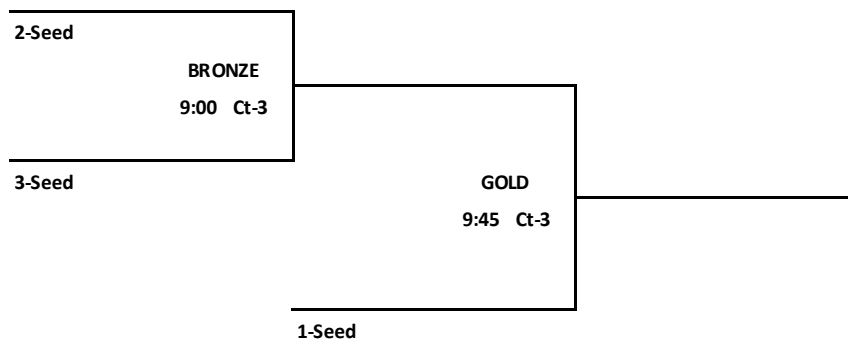

**WOMEN'S 3 v 3 BASKETBALL
55+ / 60+ DIVISION**

1	Broward Heat I	3	Second Wind
2	Maryland 2.5 MLC	4	Villages Seabreeze

TEAM	WIN	LOSS	G-1	G-2	G-3	TOTAL	SEED
Broward Heat I							
Maryland 2.5 MLC							
Second Wind							
Vill. Seabreeze (60+)							GOLD

SATURDAY - POOL PLAY

TIME	COURT-3	COURT-4
12:30	1 vs 2	3 vs 4
1:15	1 vs 3	2 vs 4
2:45	1 vs 4	2 vs 3

SUNDAY - CHAMPIONSHIP BRACKET PLAY

**FLORIDA SENIOR GAMES
WOMEN'S 3 v 3 BASKETBALL**