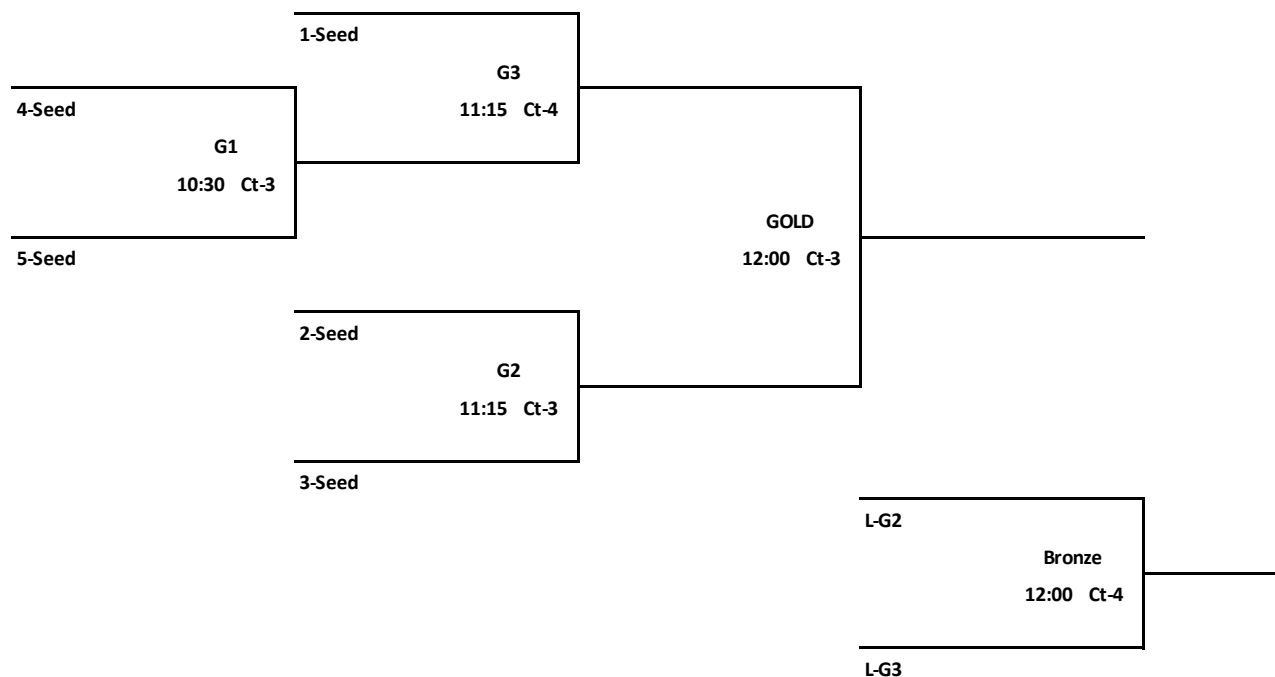

**MEN'S 3 v 3 BASKETBALL
60+ DIVISION**

1	BTW Sharks	4	Georgia Boys
2	CLW YMCA	5	Venice Lime
3	Florida - Georgia Line		

TEAM	WIN	LOSS	G-1	G-2	TOTAL	SEED
BTW Sharks						
CLW YMCA						
Florida - Georgia Line						
Georgia Boys						
Venice Lime						

SATURDAY - POOL PLAY

TIME	COURT-4
5:00	1 vs 2
5:45	2 vs 5
6:30	1 vs 3
7:15	4 vs 5
8:00	3 vs 4

SUNDAY - CHAMPIONSHIP BRACKET PLAY

**FLORIDA SENIOR GAMES
MEN'S 3 v 3 BASKETBALL**