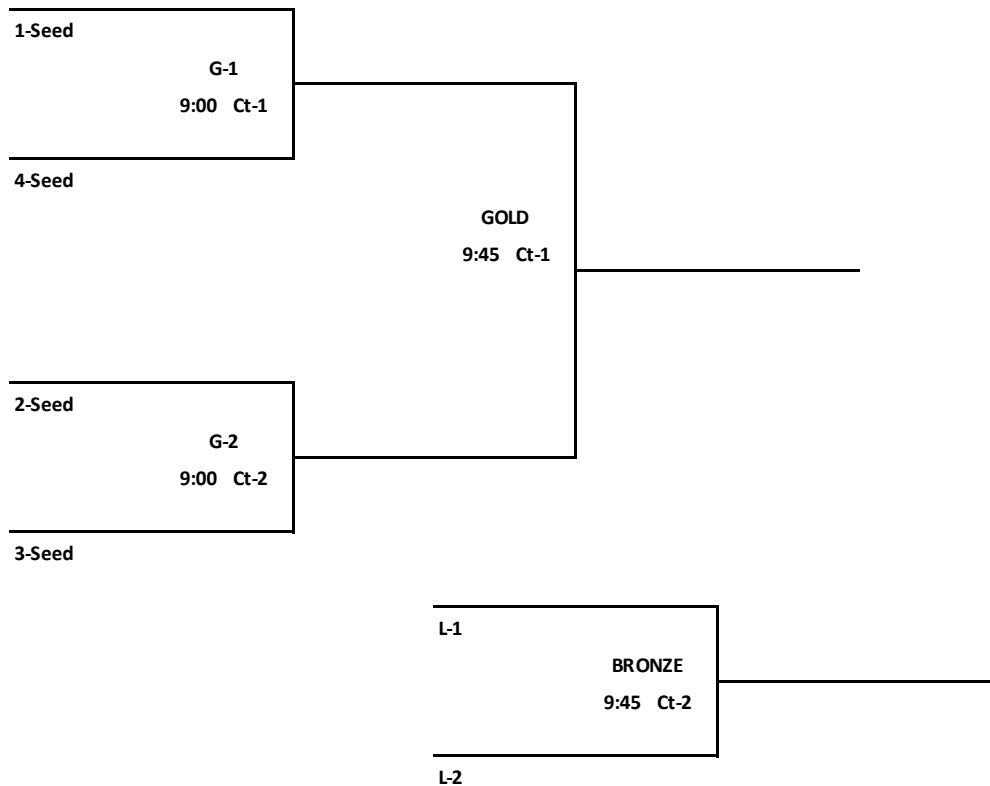

**FLORIDA SENIOR GAMES
WOMEN'S 3 v 3 BASKETBALL
50+ DIVISION**

1	Atlanta Angels	3	Maryland 28.5 Classics
2	Broward Heat II	4	Michigan Spirits

TEAM	WIN	LOSS	G-1	G-2	G-3	TOTAL	SEED
Atlanta Angels							
Broward Heat II							
Maryland 28.5							
Michigan Spirits							

SATURDAY - POOL PLAY

TIME	COURT-1	COURT-2
12:30	1 vs 2	3 vs 4
1:15	1 vs 3	2 vs 4
2:45	1 vs 4	2 vs 3

SUNDAY - CHAMPIONSHIP BRACKET PLAY

FLORIDA SENIOR GAMES