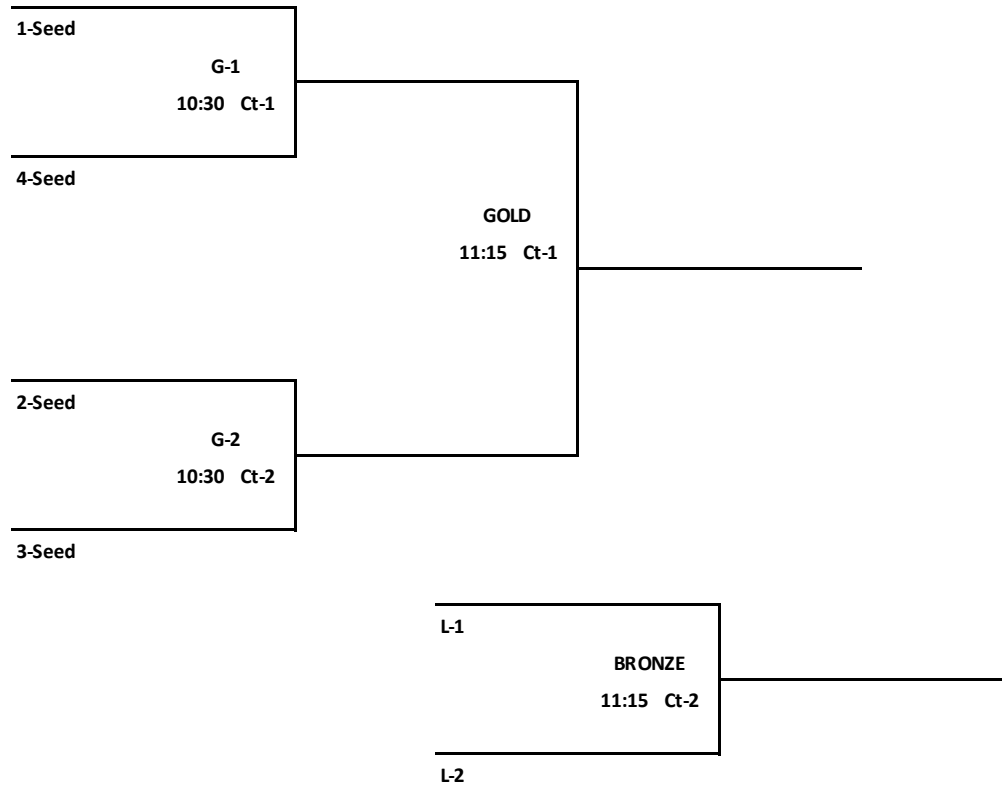

1	Code Blue	3	Sun City Center
2	Estero Wrec's	4	Clearwater Aces

TEAM	WIN	LOSS	G-1	G-2	G-3	TOTAL	SEED
Code Blue							
Estero Wrec's							
Sun City Center							
Clearwater Aces							

SATURDAY - POOL PLAY

TIME	COURT-3	COURT-4
2:00	1 vs 2	3 vs 4
3:30	1 vs 3	2 vs 4
4:15	1 vs 4	2 vs 3

SUNDAY - CHAMPIONSHIP BRACKET PLAY

**FLORIDA SENIOR GAMES
MEN'S 3 v 3 BASKETBALL
75+ DIVISION**

1	Fossiles	4	St. Augustine